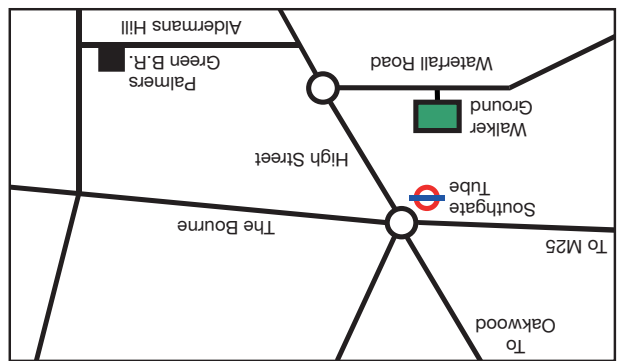

S.A.H.C. Web Site
<http://www.southgate-adelaide.org>

League Web Site
<http://www.east-hockey.com>

Club Colours
Royal blue shirts with amber collars & sleeves
Black shorts & royal blue socks with amber tops

Skills Training With Coach
Every Tuesday 8.30pm sharp-9.30pm
at Ashmole Academy Astro

Southgate Adelaide Hockey Club
Ashmole Academy Astroturf Pitch (AS)

Ground Information
Clubhouse (WG)
The Walker Ground
Waterfall Road, Southgate, London, N14 7JZ
Tel: (020) 8886 8381

Astroturf Pitch
Ashmole Academy
Cecil Road, Southgate, London, N14 5RJ
Tel: (020) 8361 2703

Changing Facilities
Showers & changing facilities are available at
Ashmole Academy

Southgate Adelaide Hockey Club

Southgate Adelaide Hockey Club

President
John Hepburn
65 Wades Hill, Winchmore Hill,
London, N21 1AU
(020) 8360 5589 (H)
07973 553696 (M)
johnh@proj-office.co.uk

Honorary Secretary
Mike Lord
74 Morton Way,
London, N14 7HR
07581 370313 (M)
(020) 8245 8962 (H)
lordmandj@gmail.com

Honorary Team Secretary
Rob Schofield (07917 060 381)
robschofieldsahc@gmail.com

Umpire Liaison Officer
Berl Goldhart
07816 036411
berl.dorffbart@gmail.com

Fixtures Secretary
Roger Bushell

07977 130177
rogerbushell@
rainmakerhealthcomms.com

Honorary Treasurer
John Dunne
12 Finchley Park
London, N12 9JN
(020) 8446 0420 (H)
07989 343253 (M)
john.m.dunne@btinternet.com

Honorary Social Secretary
Oliver Barker

07511 567324
ojbarker1@gmail.com