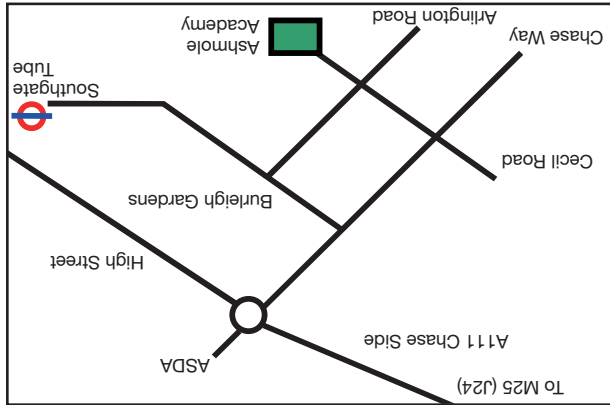

S.A.H.C. Web Site
<http://www.southgate-adelaide.org>

League Web Site
<http://www.east-hockey.com>

Club Colours
 Royal blue shirts with amber collars & sleeves
 Black shorts & royal blue socks with amber tops

Skills Training With Coach
 Every Tuesday 8.30pm sharp-9.30pm
 at Ashmole Academy Astro

Southgate Adelaide Hockey Club
 Ashmole Academy Astroturf Pitch (AS)

Ground Information
Clubhouse (WG)
 The Walker Ground
 Waterfall Road, Southgate, London, N14 7JZ
 Tel: (020) 8886 8381